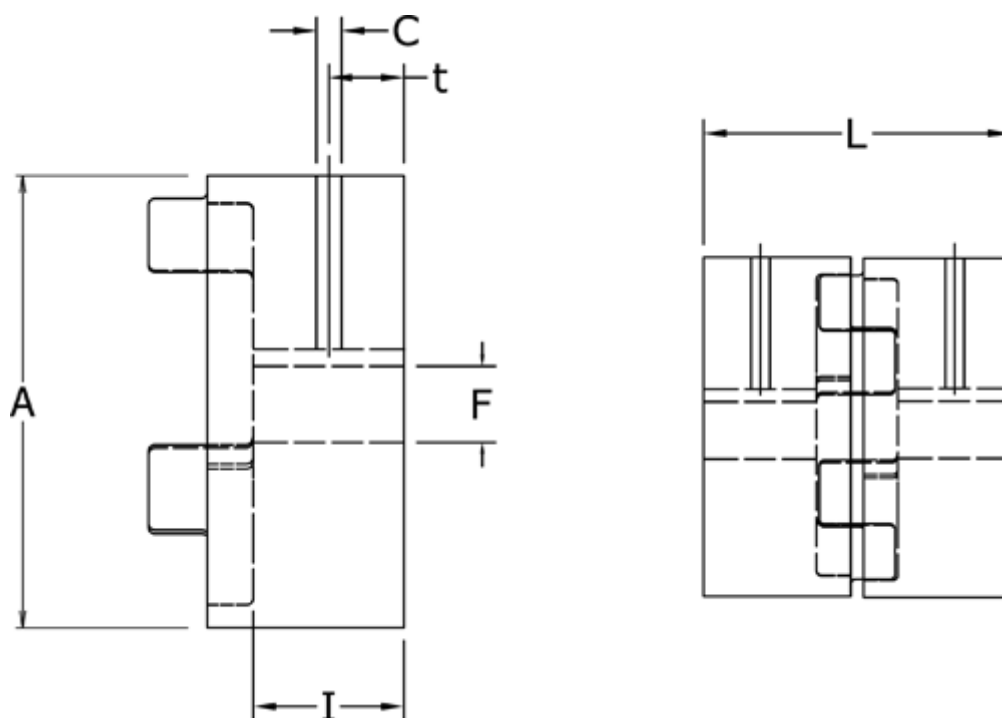

Article number: 3335014F012

Description: Coupling hub Klonex ES 19/24
ALU Aluminium, Bore 12H7 mm w/keyway & setscrew

Measures

A = 30
C = M4
F = 12
I = 11
L = 35
t = 5.0